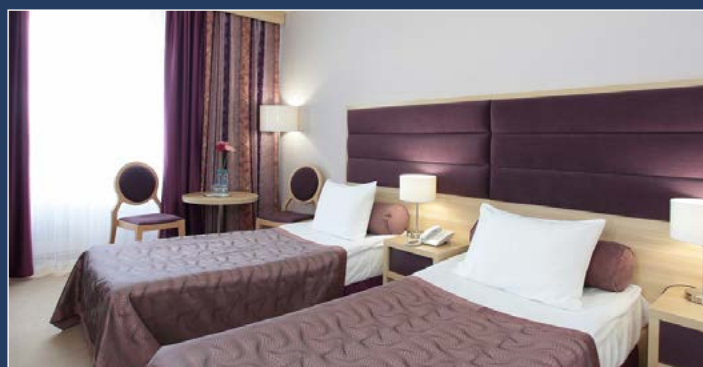

HOTEL IZMAILOVO (GAMMA, DELTA) OFFERS SPECIAL ACCOMMODATION RATES FOR THE EXHIBITION PARTICIPANTS

Тел.: +7 (495) 737-70-70

e-mail: booking@izmailovo.ru

www.izmailovo.ru

Tourist Hotel Complex «Izmailovo»

105613, Moscow, Izmailovskoye shosse, 71, 4G-D

GAMMA*** STANDARD PLUS – 3600 rubles/day, including VAT, excluding food service
DELTA**** BUSINESS PREMIUM – 4200 rubles/day, including VAT, excluding food service
Buffet, 595 rubles/day per person

If you would like to include breakfast in your booking, you may specify this in your enquiry.

Reservation of accommodation is through the Hotel site using the promo code word **“MAYER”**

- “Partizanskaya” metro station within 5 min;
- Direct metro line to Crocus Expo (one-hour ride);
- 2000 rooms;
- 16 restaurants and bars;
- Ironing room, spa, fitness center, bowling;
- Parking rate: 450 rubles/day.