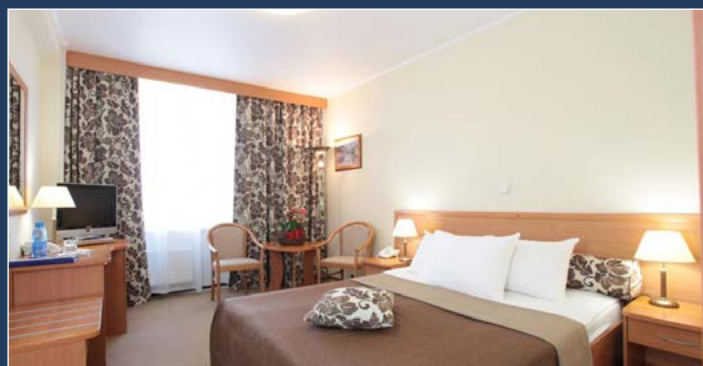

HOTEL IZMAILOVO (GAMMA, DELTA) OFFERS SPECIAL ACCOMMODATION RATES FOR THE EXHIBITION PARTICIPANTS

Тел.: +7 (495) 737-70-70

e-mail: booking@izmailovo.ru

www.izmailovo.ru

Tourist Hotel Complex «Izmailovo»

105613, Moscow, Izmailovskoye shosse, 71, 4G-D

GAMMA*** STANDARD PLUS – 3600 rubles/day, including VAT, excluding food service
DELTA**** BUSINESS PREMIUM – 4200 rubles/day, including VAT, excluding food service
Buffet, 595 rubles/day per person

If you would like to include breakfast in your booking, you may specify this in your enquiry.

Reservation of accommodation is through the Hotel site using the promo code word **“MAYER”**

- “Partizanskaya” metro station within 5 min;
- Direct metro line to Crocus Expo (one-hour ride);
- 2000 rooms;
- 16 restaurants and bars;
- Ironing room, spa, fitness center, bowling;
- Parking rate: 450 rubles/day.